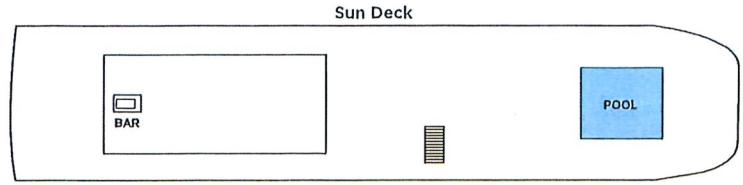

*Available for a nominal fee.

Stateroom Accommodations:

Allow yourself to relax within the unparalleled comfort of *AmaLilia's* warm embrace. Delight in exquisite views of the Egyptian landscape and all its riches while staying in one of the ship's six standard staterooms, 22 French Balcony staterooms or 13 spectacular suites ranging from 430 sq ft to 522 sq ft. When you're ready to open your door on the new day, more surprises and delights await you both on board *AmaLilia* and on shore.

Technical Data

- ◆ Built: 2024
- ◆ Length: 236 ft.
- ◆ Width: 47.6 ft.
- ◆ Staterooms: 41
- ◆ Passengers: 82
- ◆ Crew: 65
- ◆ Registry: Egypt

Deck Plan

Owners Suite	Lily Deck French & Outside Balcony - 522 sq. ft.
Grand Suite	Jasmine Deck French & Outside Balcony - 430 sq. ft.
Luxury Suite	Lily Deck French & Outside Balcony - 430 sq. ft.
Cat. CA	Jasmine Deck French Balcony - 215 sq. ft.
Cat. CB	Lotus Deck French Balcony - 215 sq. ft.
Cat. E	Acacia Deck Fixed Window - 215 sq. ft.

Stateroom Layout