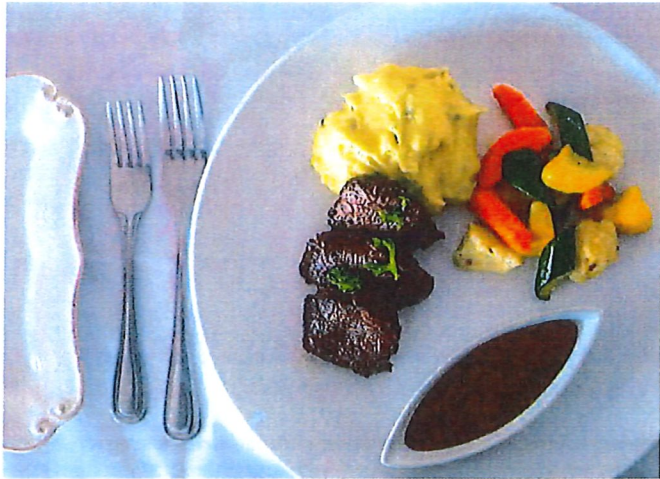

Included Features:

- Warm and welcoming crew, professionally trained to deliver unparalleled service
- Exquisite Western-style and regionally inspired cuisine
- The Chef's Table Specialty Restaurant
- Wine, beer and soft drinks included during lunch and dinner
- Welcome Cocktail and Gala Dinner
- Nightly entertainment including a belly dance show, Galabeya Party and Darawish Show
- Wellness area with fitness room, nail and hair salon, and two massage rooms offering a variety of services*
- Sun-deck pool and bar