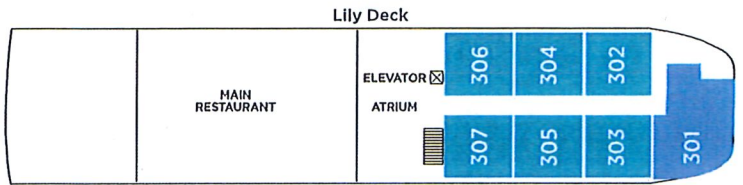

*Available for a nominal fee.

Stateroom Accommodations:

Allow yourself to relax within the unparalleled comfort of *AmaLilia's* warm embrace. Delight in exquisite views of the Egyptian landscape and all its riches while staying in one of the ship's six standard staterooms, 22 French Balcony staterooms or 13 spectacular suites ranging from 430 sq ft to 522 sq ft. When you're ready to open your door on the new day, more surprises and delights await you both on board *AmaLilia* and on shore.

Technical Data

- ◆ Built: 2024
- ◆ Length: 236 ft.
- ◆ Width: 47.6 ft.
- ◆ Staterooms: 41
- ◆ Passengers: 82
- ◆ Crew: 65
- ◆ Registry: Egypt

Deck Plan

Owners Suite	Lily Deck French & Outside Balcony - 522 sq. ft.
Grand Suite	Jasmine Deck French & Outside Balcony - 430 sq. ft.
Luxury Suite	Lily Deck French & Outside Balcony - 430 sq. ft.
Cat. CA	Jasmine Deck French Balcony - 215 sq. ft.
Cat. CB	Lotus Deck French Balcony - 215 sq. ft.
Cat. E	Acacia Deck Fixed Window - 215 sq. ft.